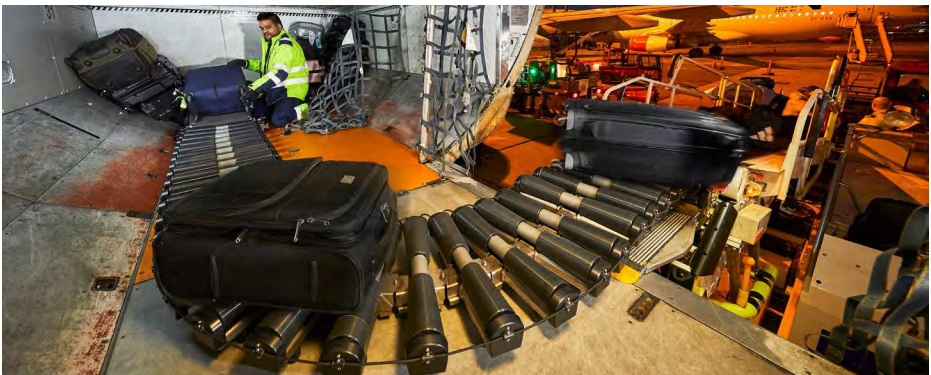

Choose the most suitable rental solution for your ground handling operation:

Unlimited Rental:

Fixed price without usage limits

- Medium- or long-term rental
- Unlimited usage
- Fixed price/month
- Purchase option (rent-to-own)

Flexible Rental:

Adjustable usage model

- Short-, medium or long-term rental
- From a six-month period
- Flexible, based on actual usage
- Purchase option (rent-to-own)

Take advantage of the many benefits offered by the Rollertack Conveyor:

- 25% to 30% faster loading and unloading of baggage and cargo
- Facilitates social distancing procedures
- More than 50% reduction in injuries
- Reduces staff turnover
- Fewer aircraft and baggage damages
- Low total cost of ownership

Learn more at www.powerstow.com/rollertrack-conveyor